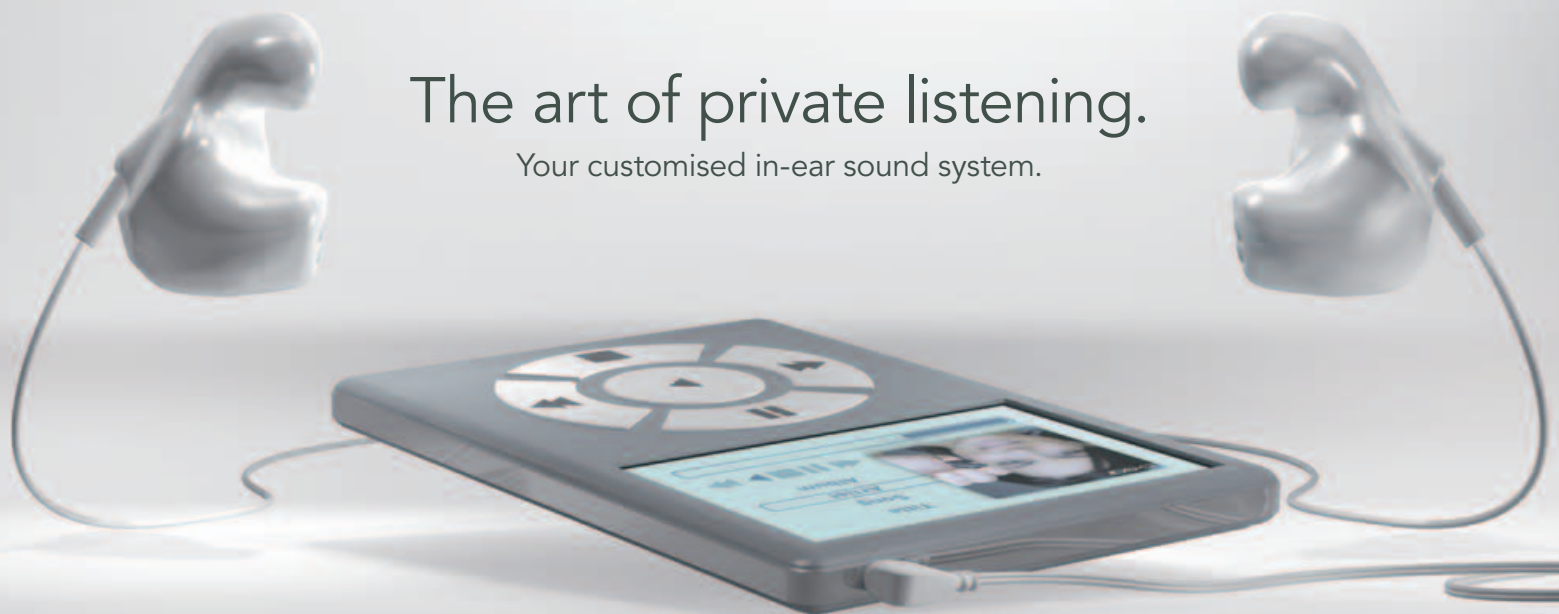

The art of private listening.

Your customised in-ear sound system.

sports

music

travel

c-ear®

custom earphones, powered by KIND.